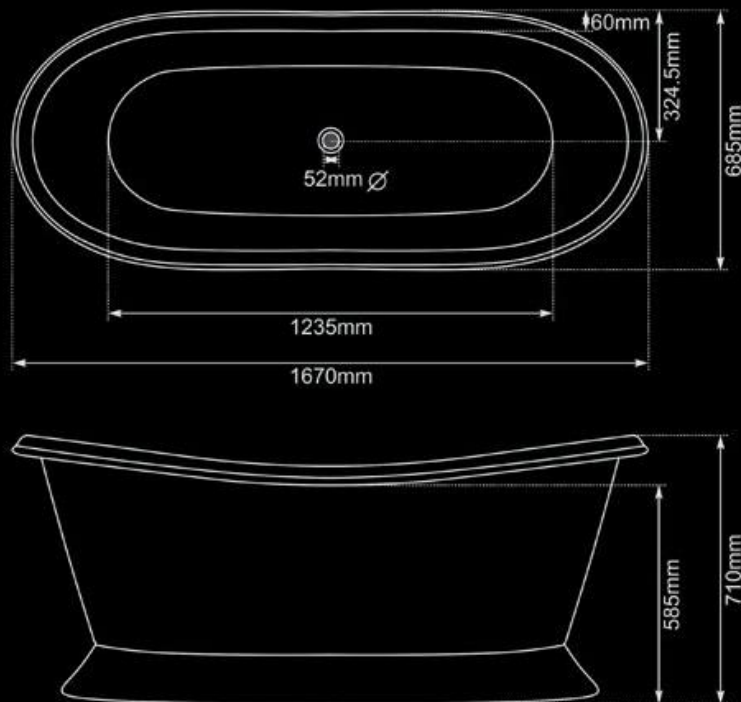

The Bateau

For further information please contact our showrooms on 0207 221 6786 or email us at info@theshowroomltd.co.uk