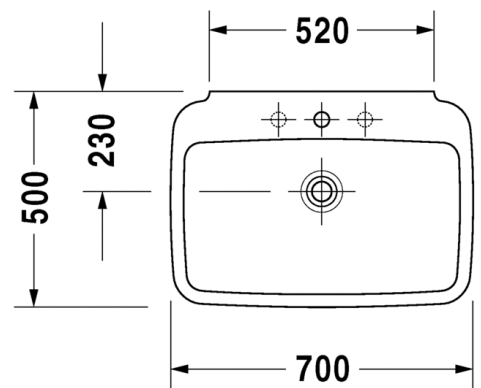

Puravida 0270070/60

Washbasin

Available in  
600x465  
700x500

Available with 1 or 3 tap  
holes

Available with semi or full  
pedestal

For further information please contact our showrooms on  
0207 221 6786 or email us at [info@theshowroomltd.co.uk](mailto:info@theshowroomltd.co.uk)