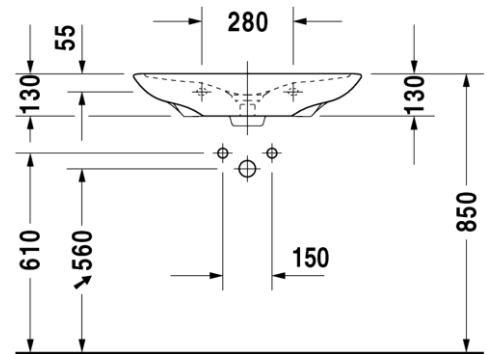

Puravida 0270070/60

Washbasin

Available in  
600x465  
700x500

Available with 1 or 3 tap  
holes

Available with semi or full  
pedestal

For further information please contact our showrooms on  
0207 221 6786 or email us at [info@theshowroomltd.co.uk](mailto:info@theshowroomltd.co.uk)