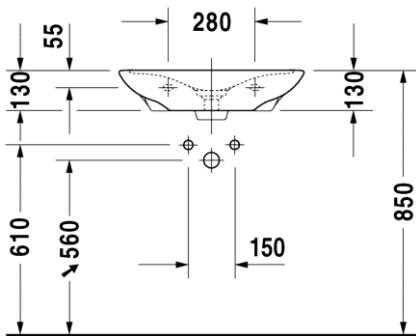

Puravida 0270070/60

Washbasin

Available in  
600x465  
700x500

Available with 1 or 3 tap  
holes

Available with semi or full  
pedestal

For further information please contact our showrooms on  
0207 221 6786 or email us at [info@theshowroomltd.co.uk](mailto:info@theshowroomltd.co.uk)