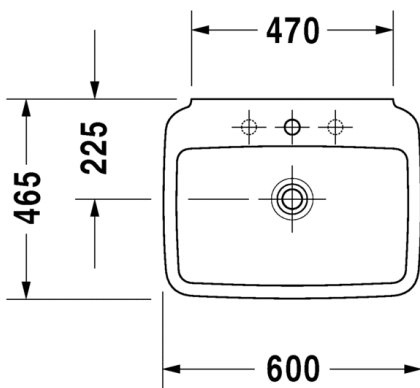

Puravida 0270070/60

Washbasin

Available in  
600x465  
700x500

Available with 1 or 3 tap  
holes

Available with semi or full  
pedestal

For further information please contact our showrooms on  
0207 221 6786 or email us at [info@theshowroomltd.co.uk](mailto:info@theshowroomltd.co.uk)