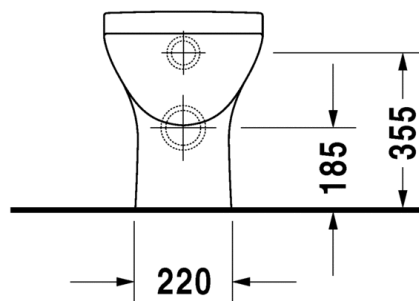

Puravida 213209

Back To Wall Pan

For further information please contact our showrooms on 0207 221 6786 or email us at info@theshowroomltd.co.uk