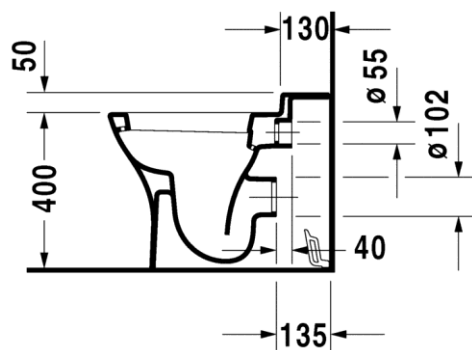

Puravida 213209

Back To Wall Pan

For further information please contact our showrooms on 0207 221 6786 or email us at info@theshowroomltd.co.uk