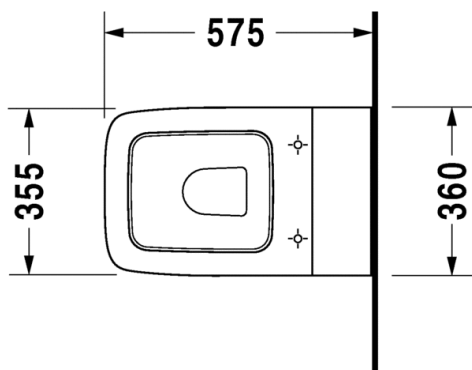

Puravida 213209

Back To Wall Pan

For further information please contact our showrooms on 0207 221 6786 or email us at info@theshowroomltd.co.uk