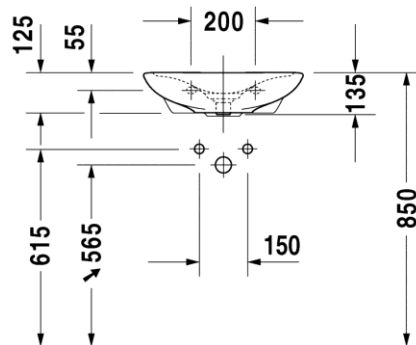

Puravida 072050

500x420 Handrinse Basin

Available with semi pedestal

For further information please contact our showrooms on 0207 221 6786 or email us at [info@theshowroomltd.co.uk](mailto:info@theshowroomltd.co.uk)