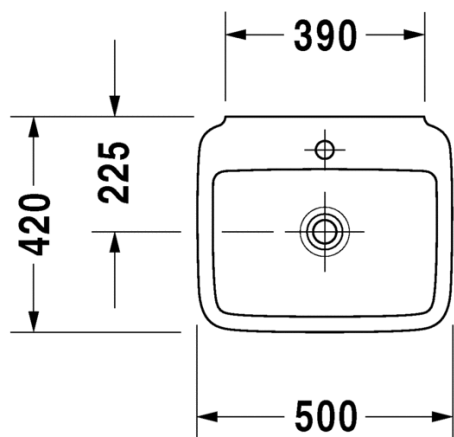

Puravida 072050

500x420 Handrinse Basin

Available with semi pedestal

For further information please contact our showrooms on 0207 221 6786 or email us at [info@theshowroomltd.co.uk](mailto:info@theshowroomltd.co.uk)