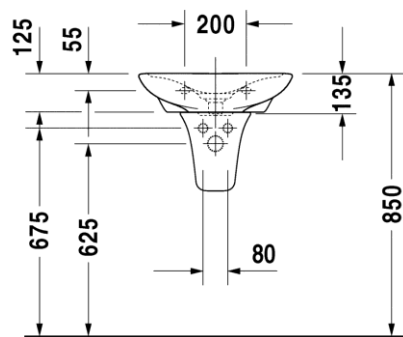

Puravida 072050

500x420 Handrinse Basin

Available with semi pedestal

For further information please contact our showrooms on 0207 221 6786 or email us at [info@theshowroomltd.co.uk](mailto:info@theshowroomltd.co.uk)