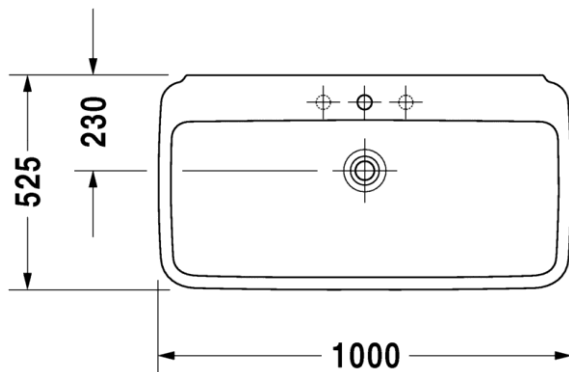

Puravida 037110

1000x525 Furniture Washbasin

Available with 1 or 3 tap holes

For further information please contact our showrooms on 0207 221 6786 or email us at info@theshowroomltd.co.uk