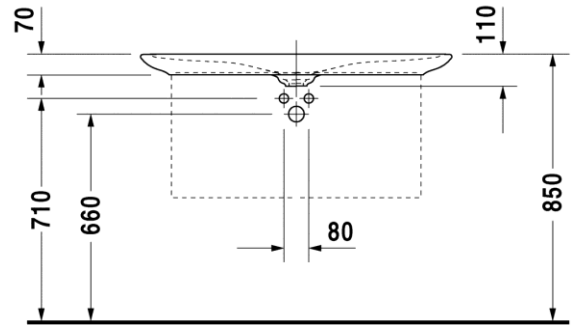

Puravida 037110

1000x525 Furniture Washbasin

Available with 1 or 3 tap holes

For further information please contact our showrooms on 0207 221 6786 or email us at info@theshowroomltd.co.uk